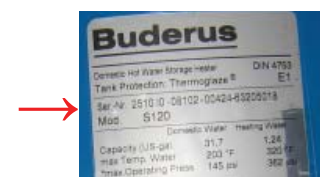

If you have any further questions about finding Buderus Serial Numbers please call 1-800-Buderus and our Customer Service Representatives will be happy to help you.