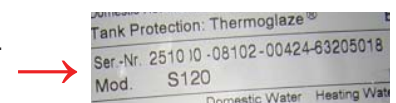

If you have any further questions about finding Buderus Serial Numbers please call 1-800-Buderus and our Customer Service Representatives will be happy to help you.